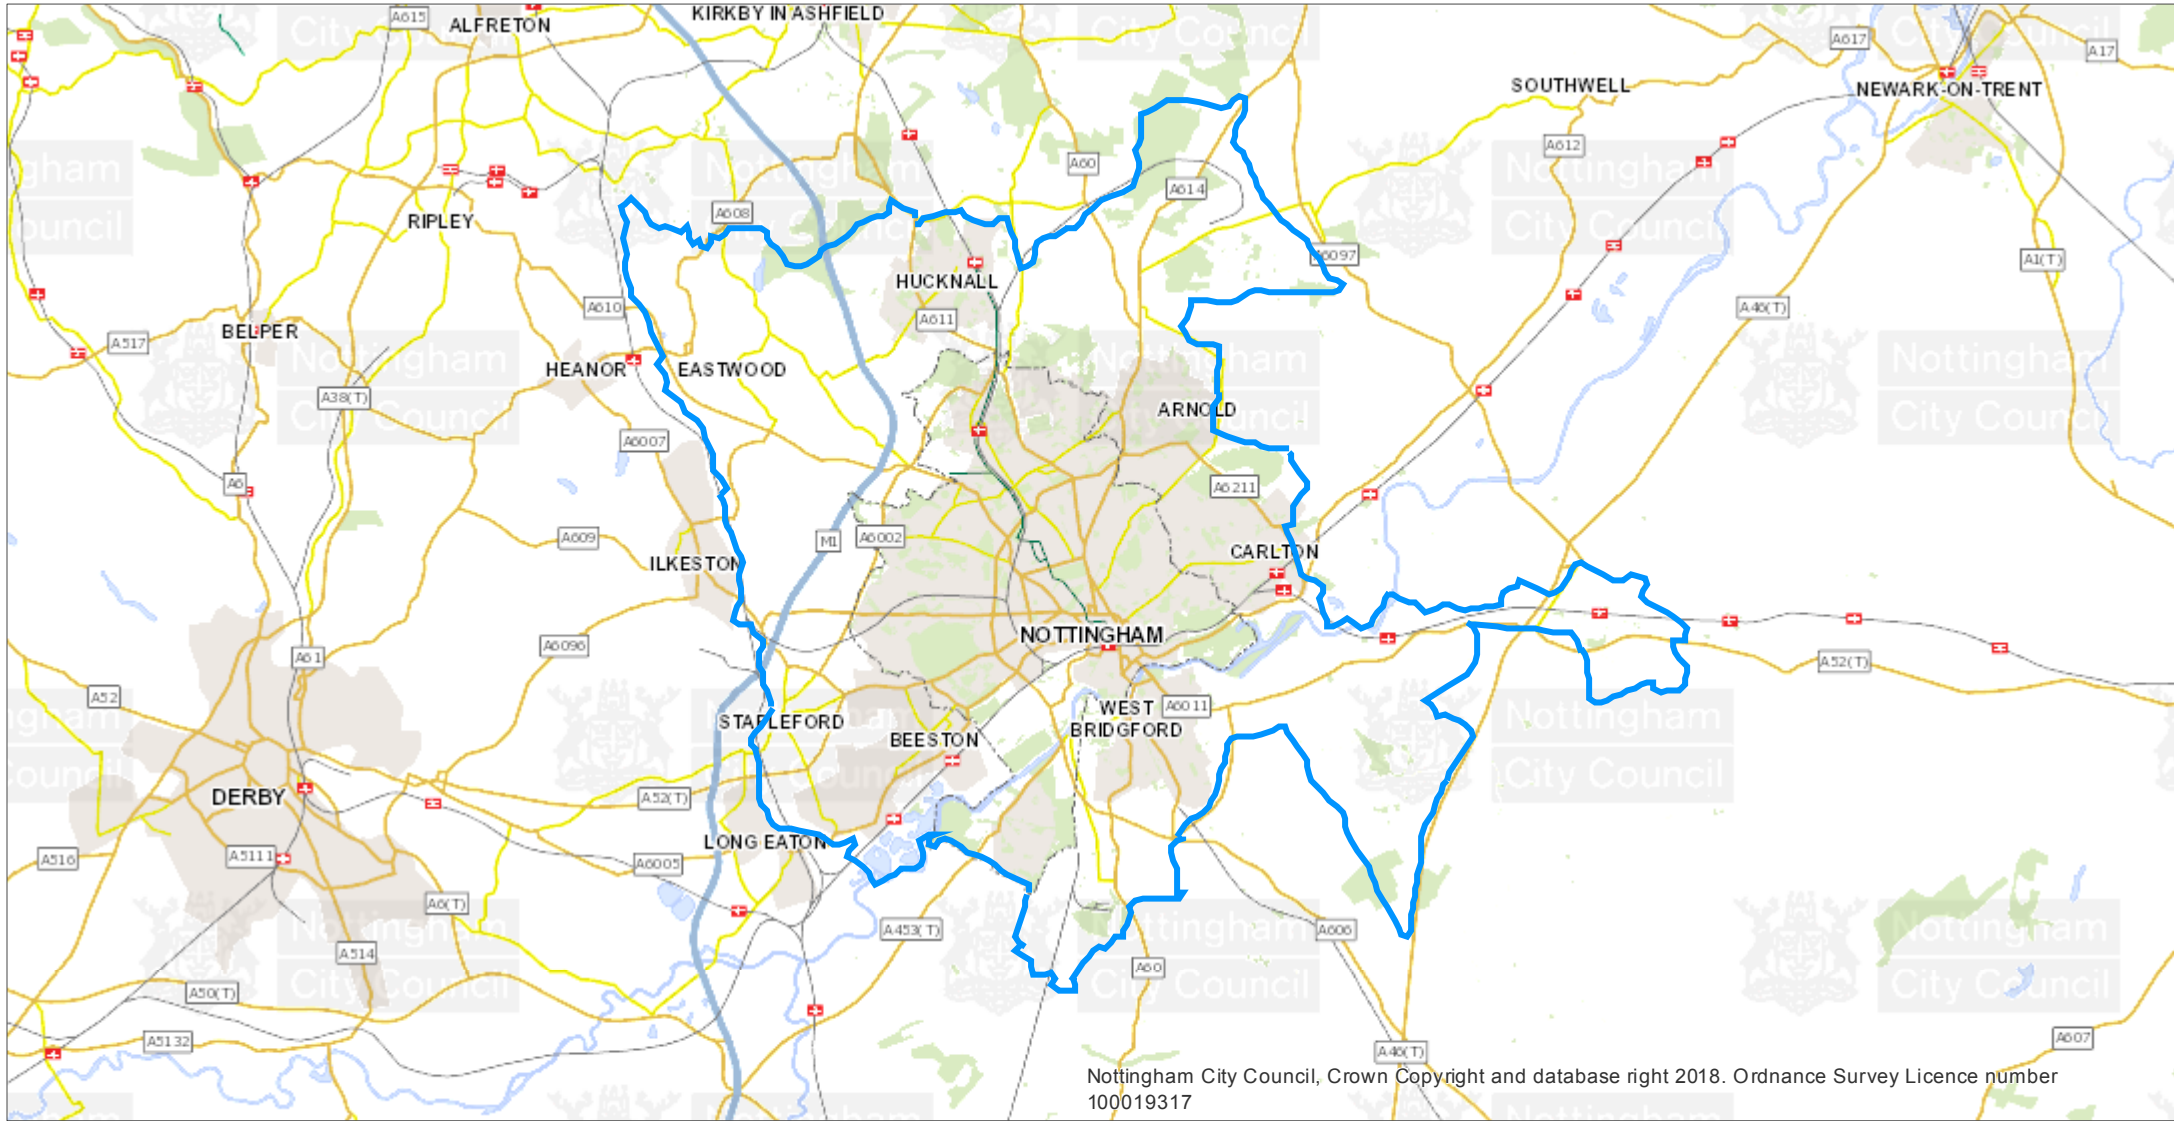

Insight Mapping printed map

© Crown copyright and database right 2020. Ordnance Survey Licence number 100019317. Insight Mapping print generated by a public user on 21/01/2020. PERSONAL USE ONLY. Contact gi@nottinghamcity.gov.uk (0115 87 64341) for full terms or visit <http://geoserver.nottinghamcity.gov.uk/terms/>.

0 4,5 9 km

Key

Description

No description provided